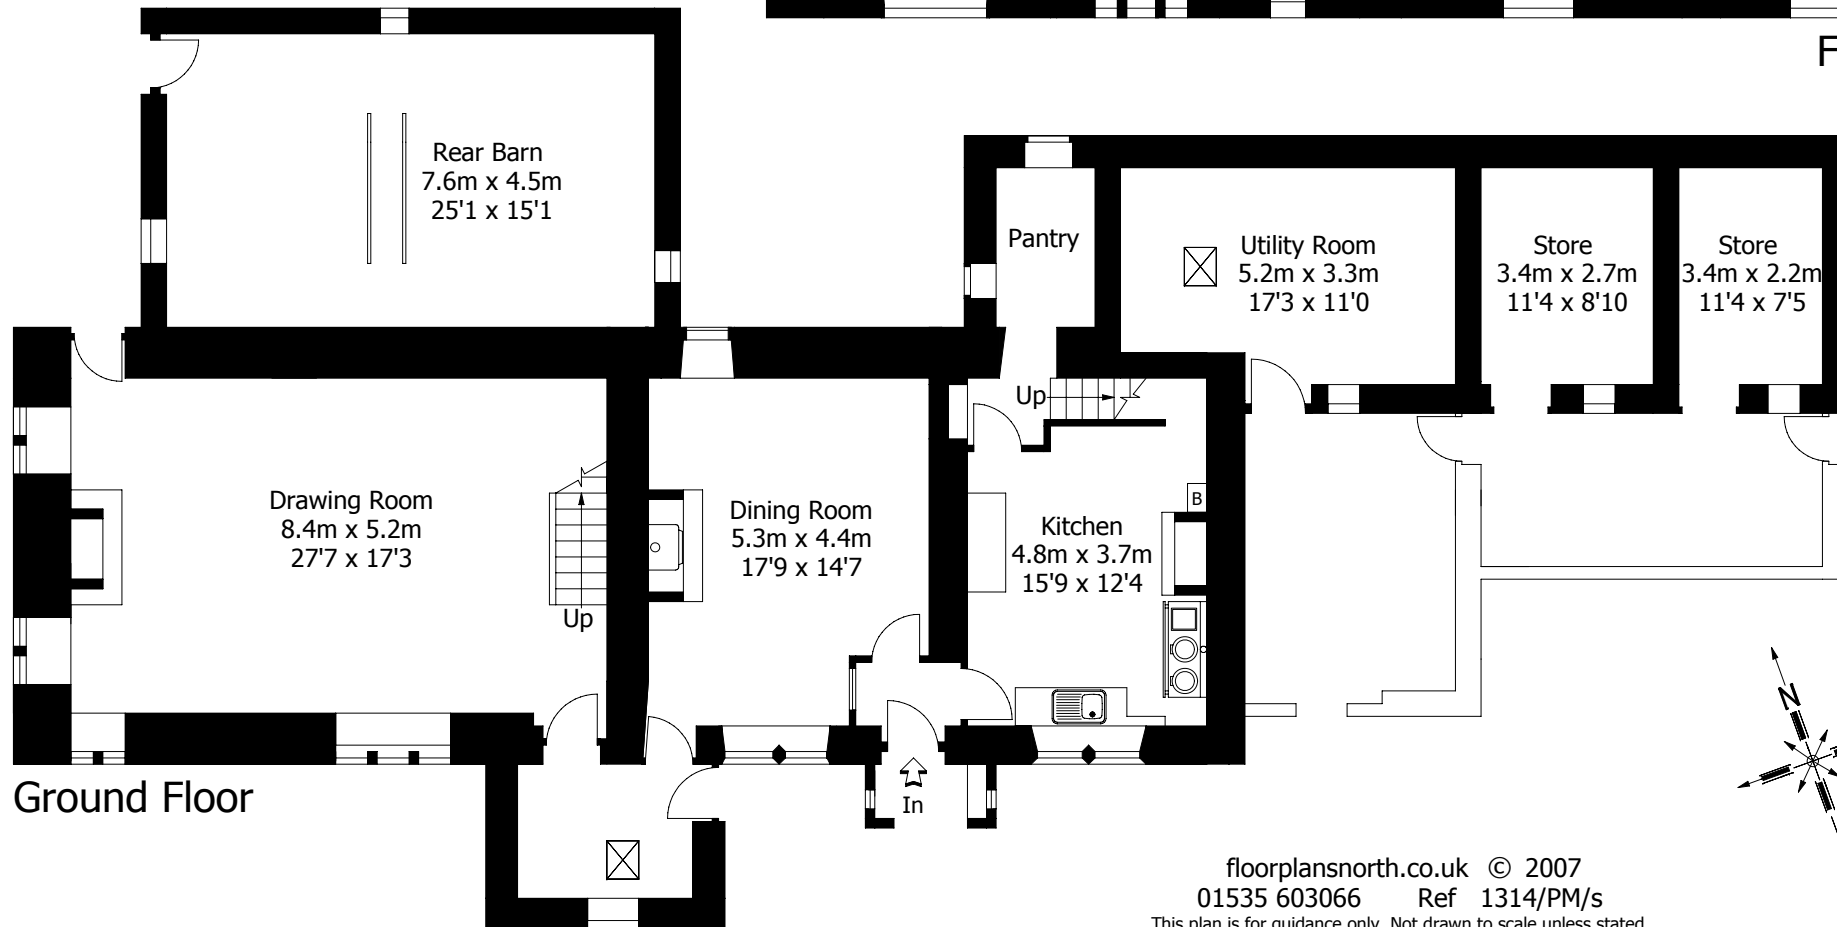

Commons Farm Wadsworth

Approximate Gross Internal Area :-
Living Accommodation 203 sq m / 2190 sq ft
Outbuildings 71 sq m / 760 sq ft

First Floor

Ground Floor