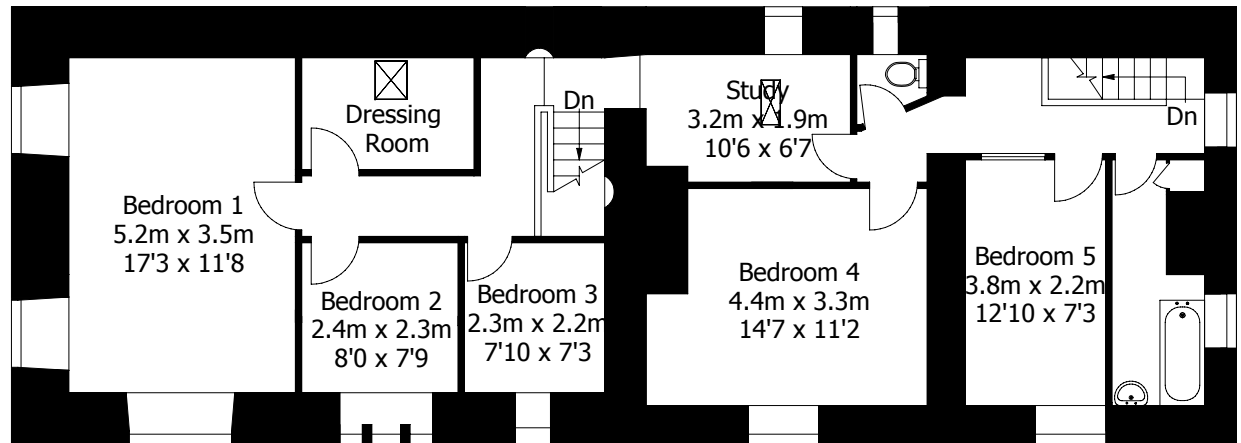

Commons Farm Wadsworth

Approximate Gross Internal Area :-
Living Accommodation 203 sq m / 2190 sq ft
Outbuildings 71 sq m / 760 sq ft

First Floor

Ground Floor