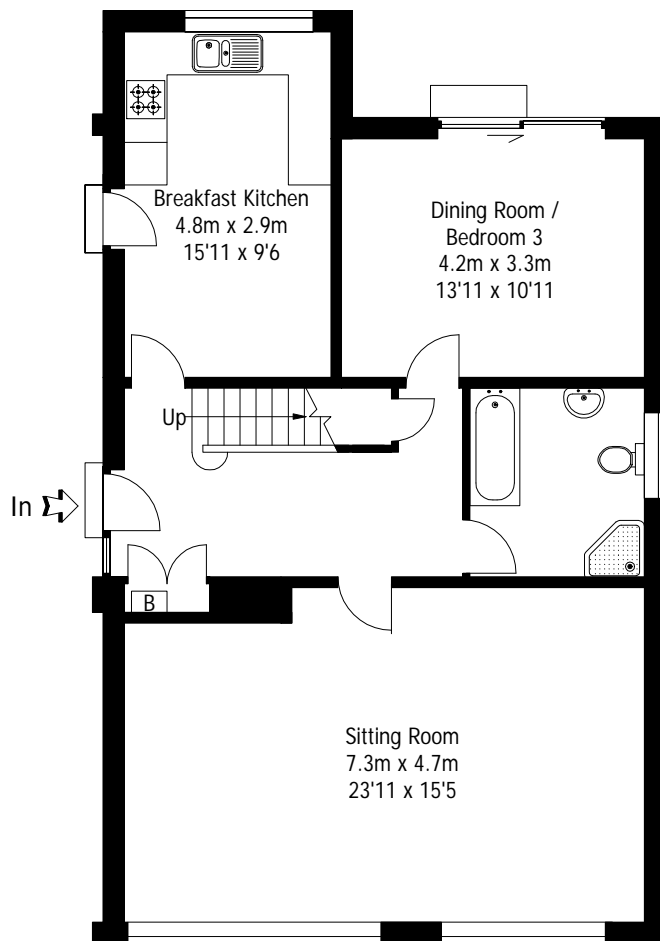

34 Milbury Drive Hollingworth Lake Littleborough

First Floor

Ground Floor

Approximate Gross Internal
Area (including garage):
137 sq m / 1480 sq ft