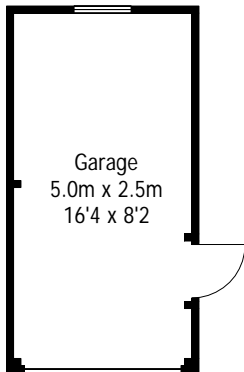

34 Milbury Drive Hollingworth Lake Littleborough

First Floor

Ground Floor

Approximate Gross Internal
Area (including garage):
137 sq m / 1480 sq ft