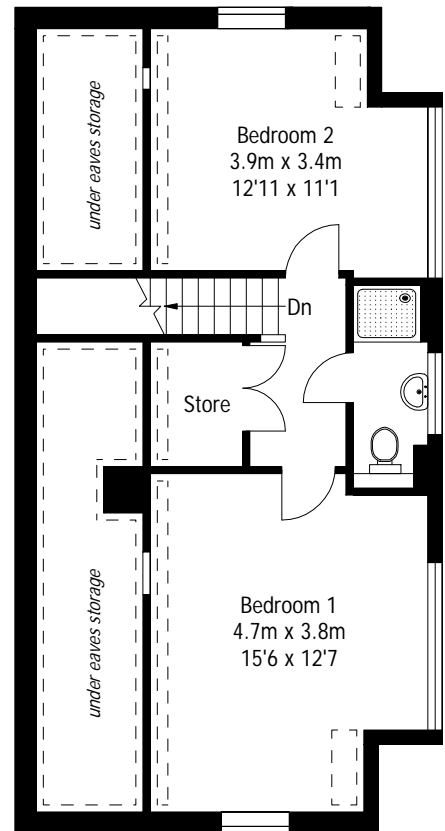

34 Milbury Drive Hollingworth Lake Littleborough

First Floor

Ground Floor

Approximate Gross Internal
Area (including garage):
137 sq m / 1480 sq ft