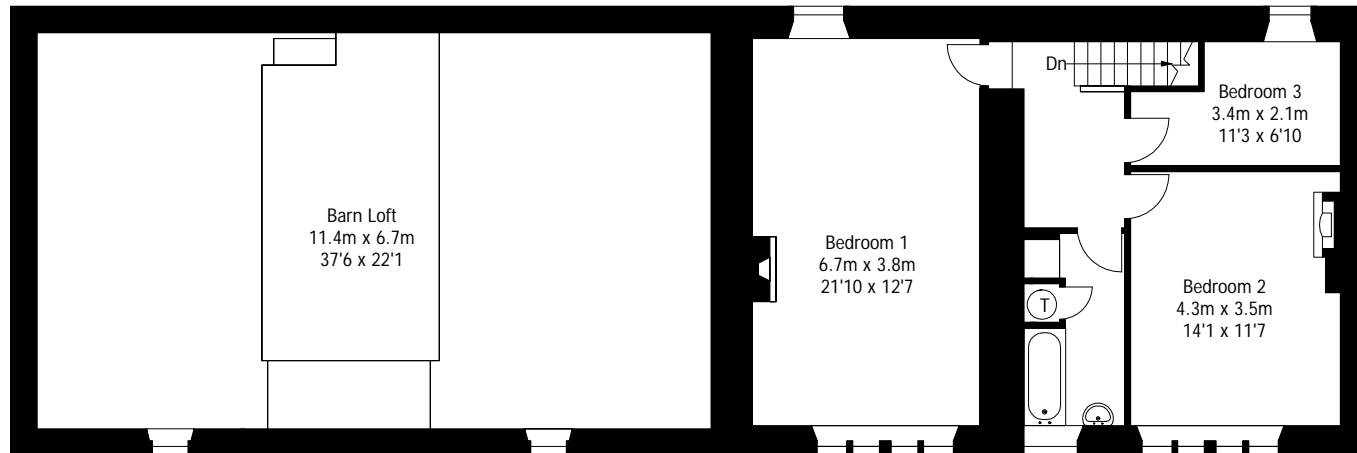

Barley Croft Farm, Blackshawhead

First Floor

Approximate Gross Internal Area:
 Living Accomodation 147 sq m / 1580 sq ft
 Outbuildings 190 sq m / 2050 sq ft

Ground Floor

Stable