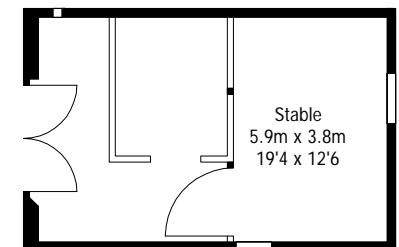

Barley Croft Farm, Blackshawhead

First Floor

Approximate Gross Internal Area:
 Living Accomodation 147 sq m / 1580 sq ft
 Outbuildings 190 sq m / 2050 sq ft

Ground Floor

Stable