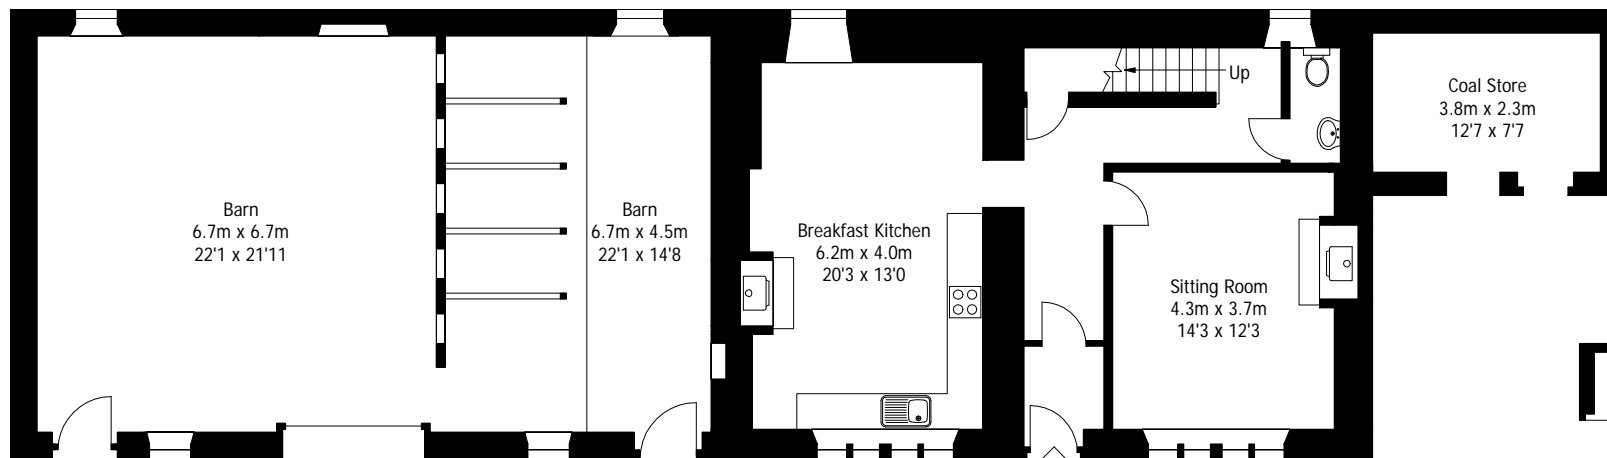

Barley Croft Farm, Blackshawhead

First Floor

Approximate Gross Internal Area:
 Living Accomodation 147 sq m / 1580 sq ft
 Outbuildings 190 sq m / 2050 sq ft

Ground Floor

Stable