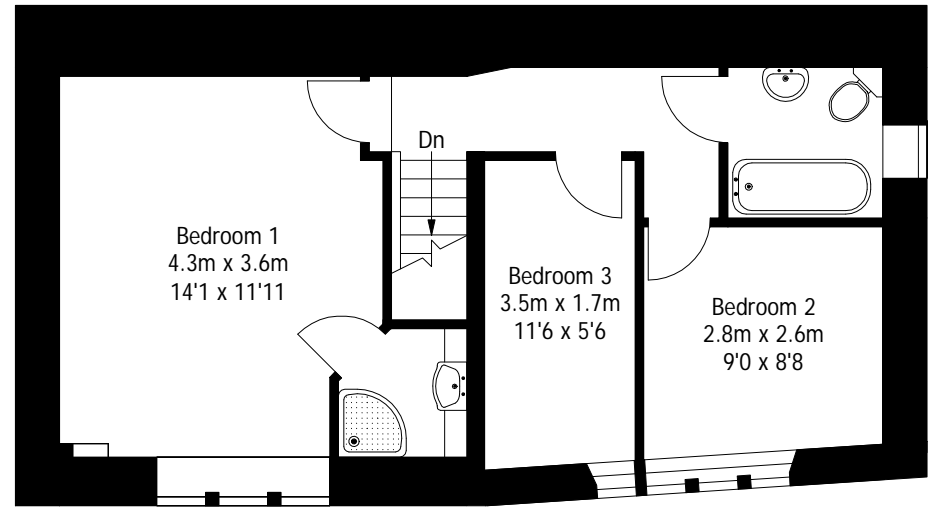

Bluebell Cottage, Midgley

Approximate Gross Internal Area: 126 sq m / 1360 sq ft

Garage

First Floor

Ground Floor