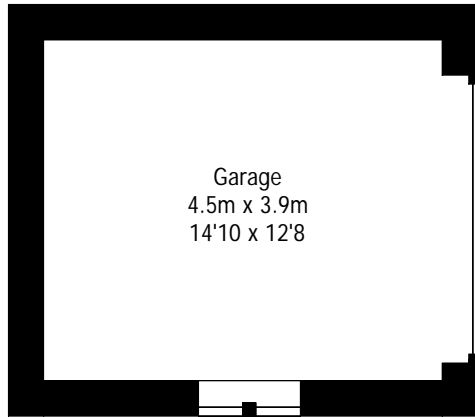

Bluebell Cottage, Midgley

Approximate Gross Internal Area: 126 sq m / 1360 sq ft

Garage

First Floor

Ground Floor