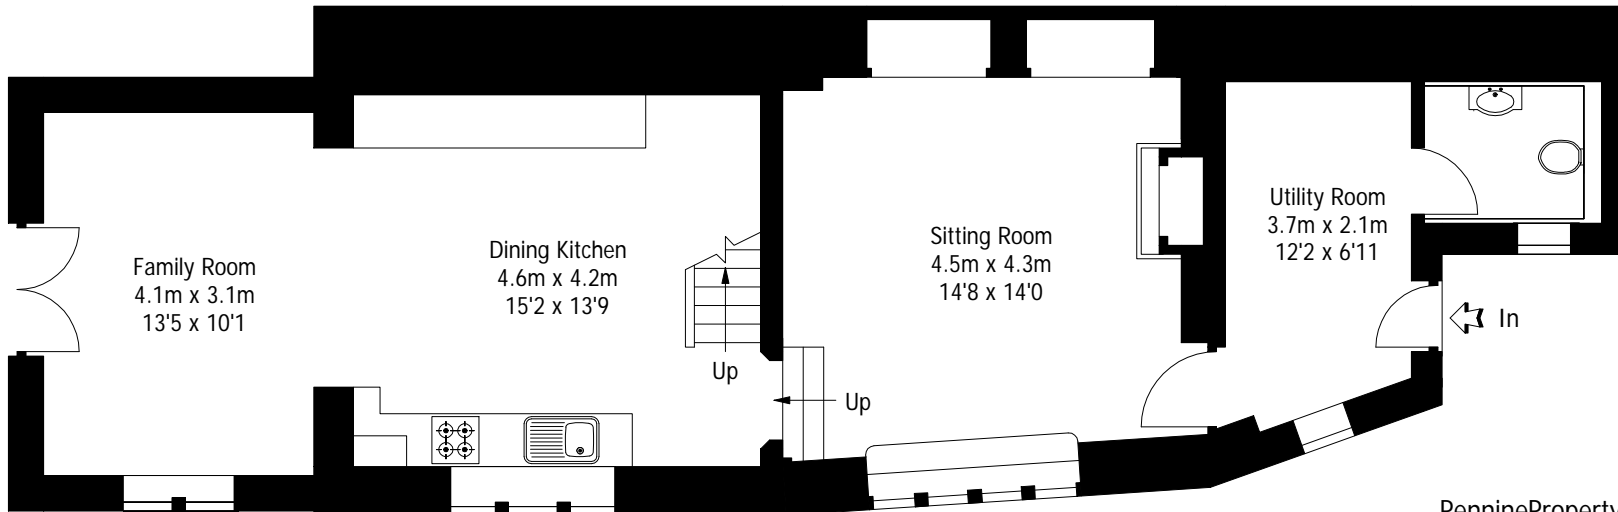

Bluebell Cottage, Midgley

Approximate Gross Internal Area: 126 sq m / 1360 sq ft

Garage

First Floor

Ground Floor