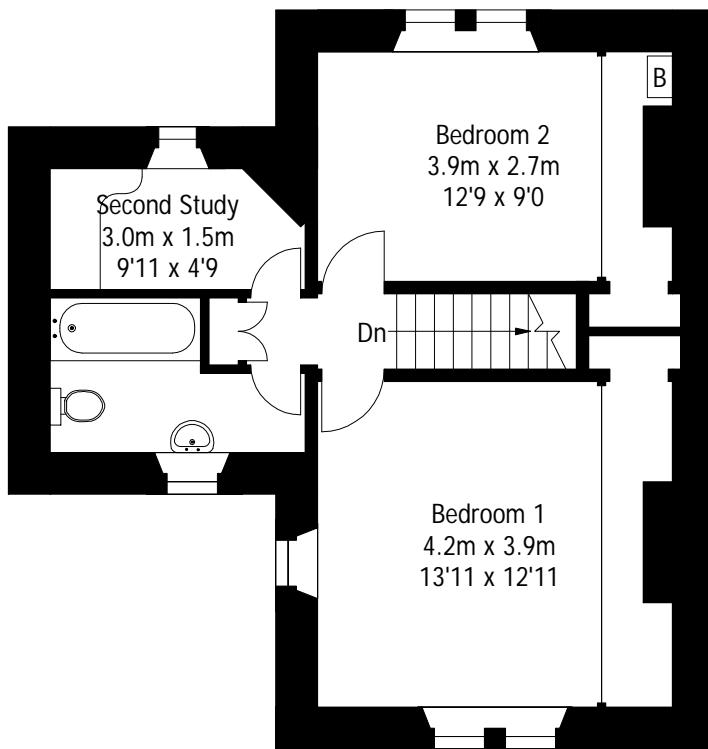

1 Castle Cottages, Dobroyd, Todmorden

Approximate Gross Internal Area:
108 sq m / 1170 sq ft

First Floor

Cellar

Ground Floor