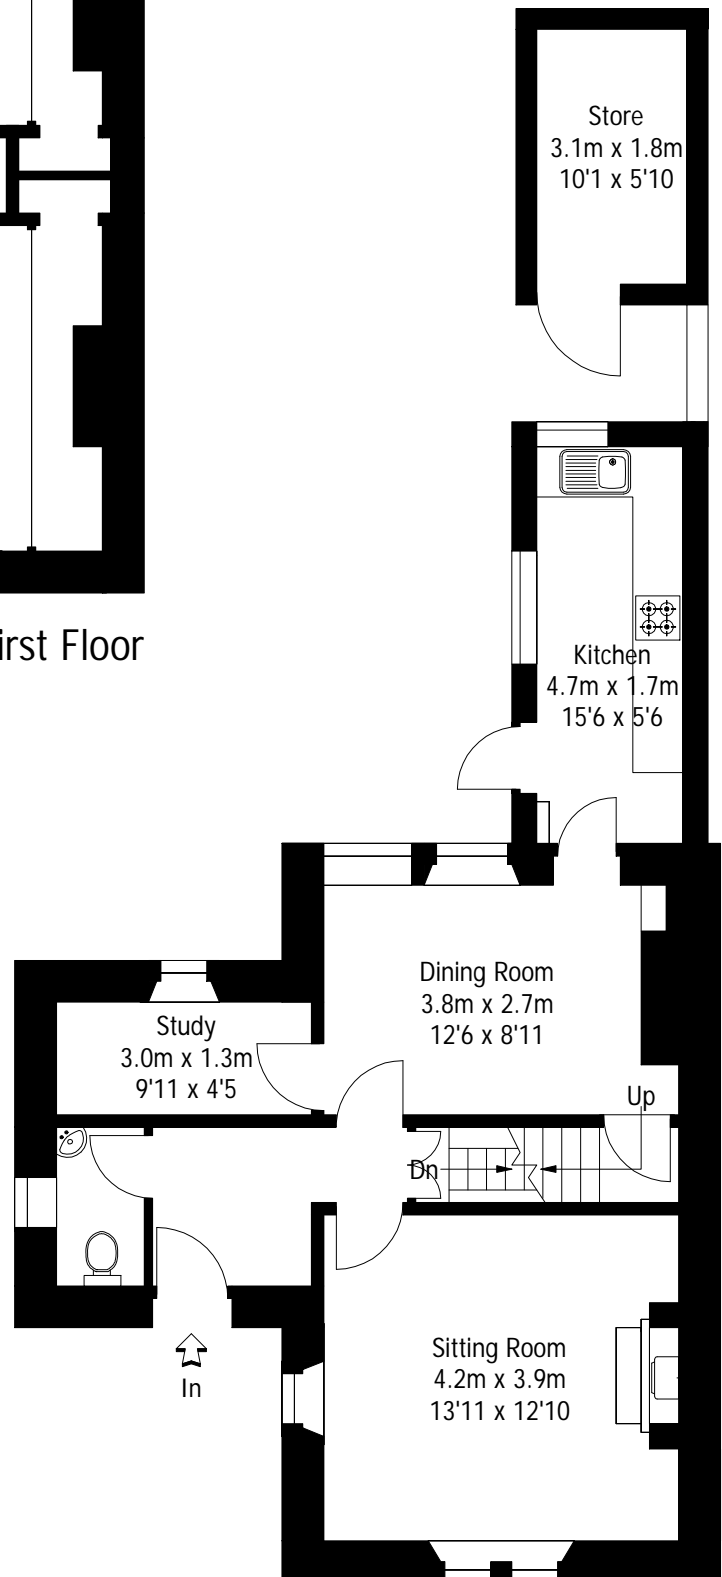

1 Castle Cottages, Dobroyd, Todmorden

Approximate Gross Internal Area:
108 sq m / 1170 sq ft

First Floor

Cellar

Ground Floor