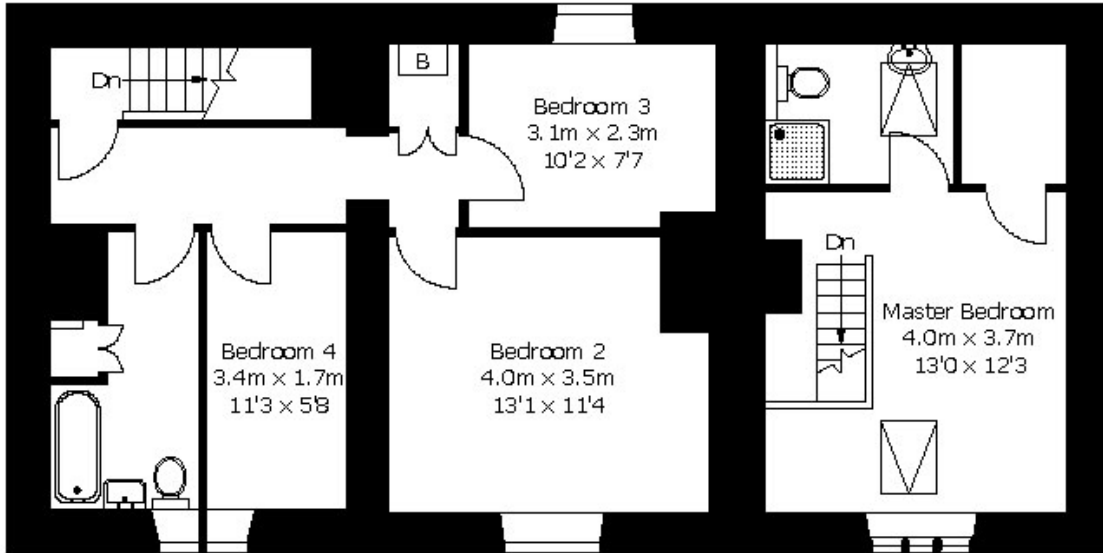

Chiserley Style, Old Town, Hebden Bridge

Approximate Gross Internal Area: 158 sq m / 1700 sq ft

First Floor

Ground Floor