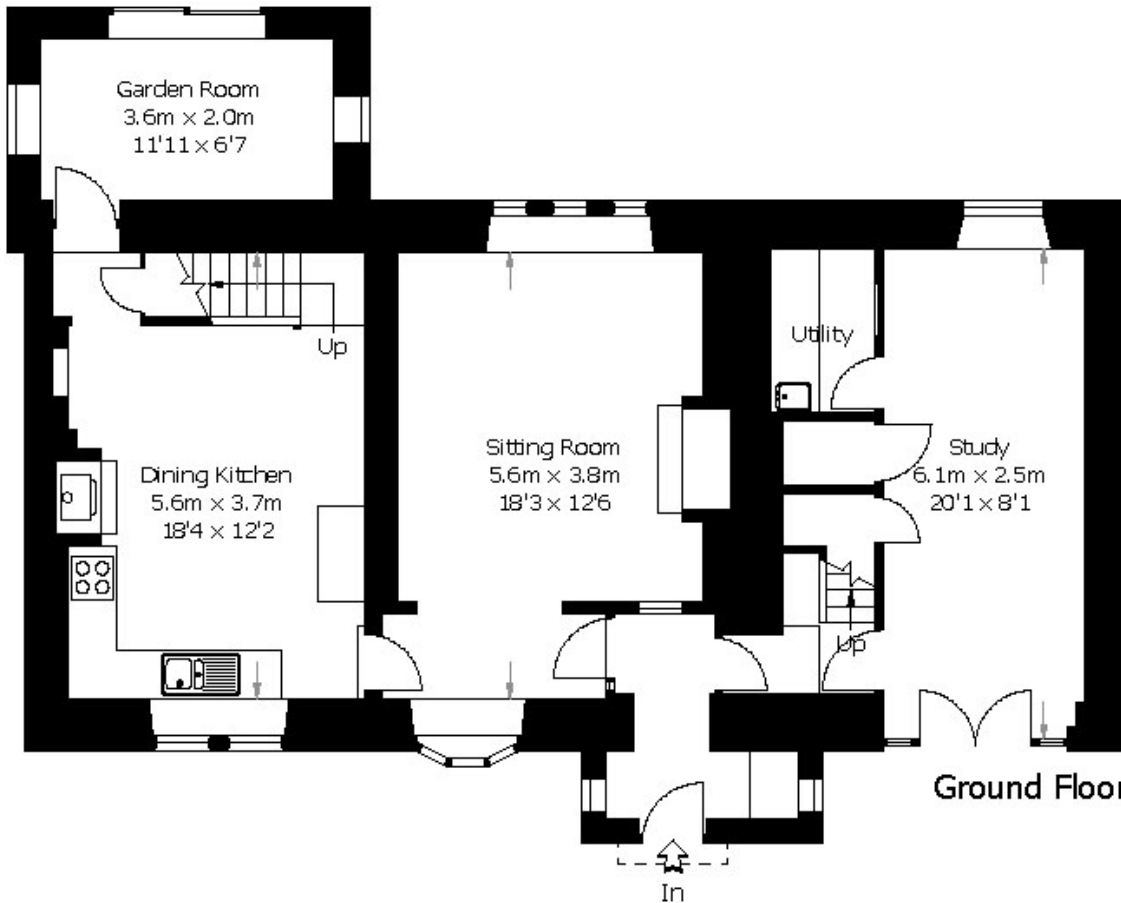

Chiserley Style, Old Town, Hebden Bridge

Approximate Gross Internal Area: 158 sq m / 1700 sq ft

First Floor

Ground Floor