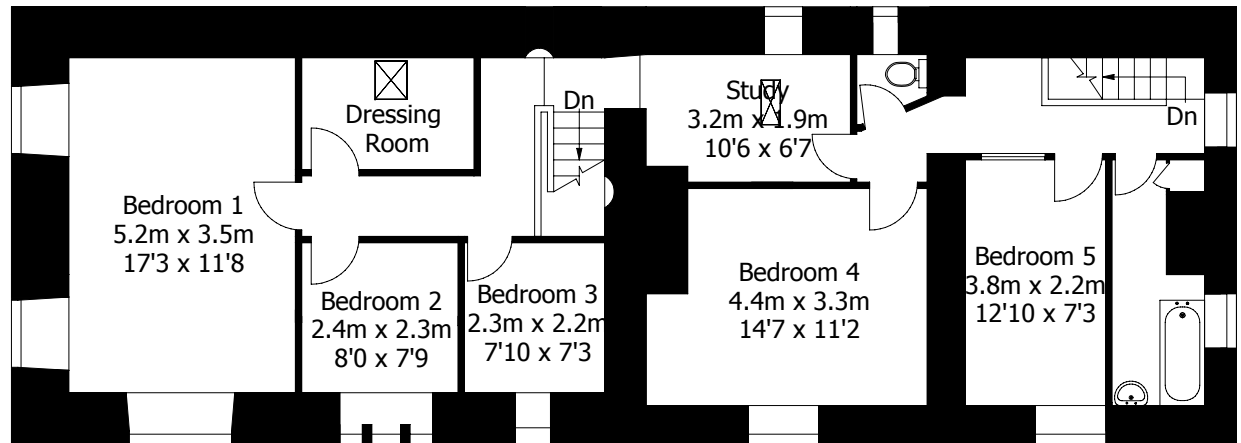

# Commons Farm Wadsworth

Approximate Gross Internal Area :-  
 Living Accommodation 203 sq m / 2190 sq ft  
 Outbuildings 71 sq m / 760 sq ft

First Floor

Ground Floor