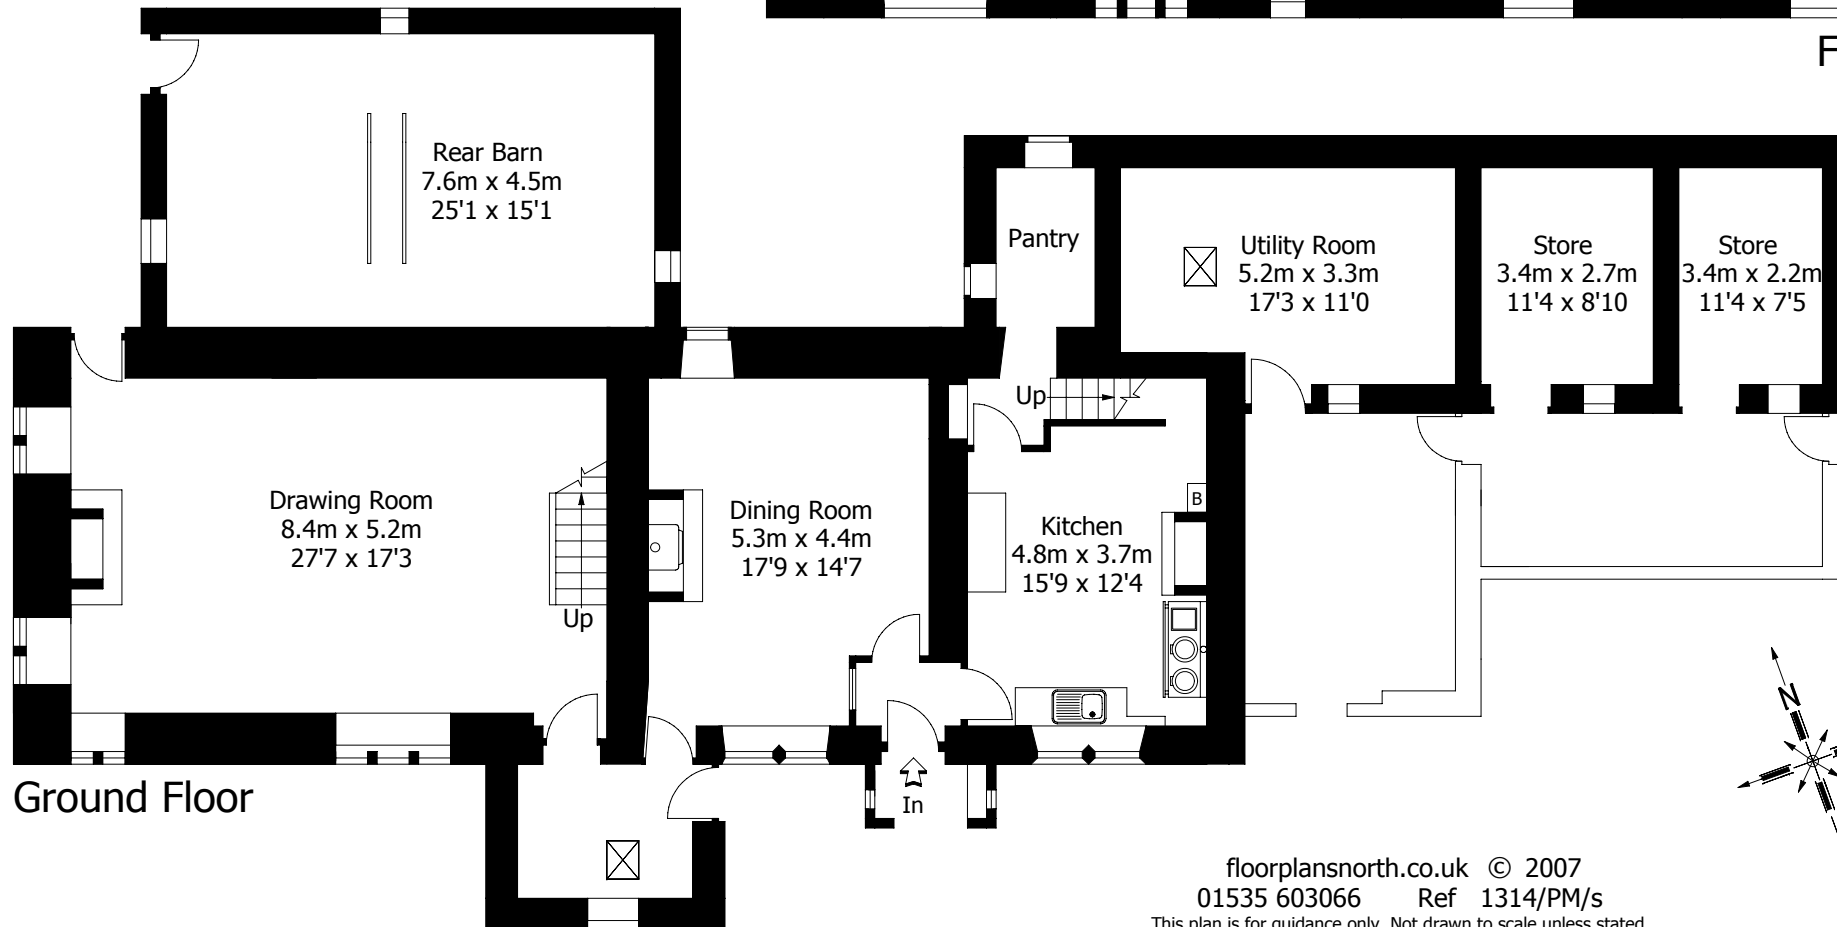

# Commons Farm Wadsworth

Approximate Gross Internal Area :-  
 Living Accommodation 203 sq m / 2190 sq ft  
 Outbuildings 71 sq m / 760 sq ft

First Floor

Ground Floor