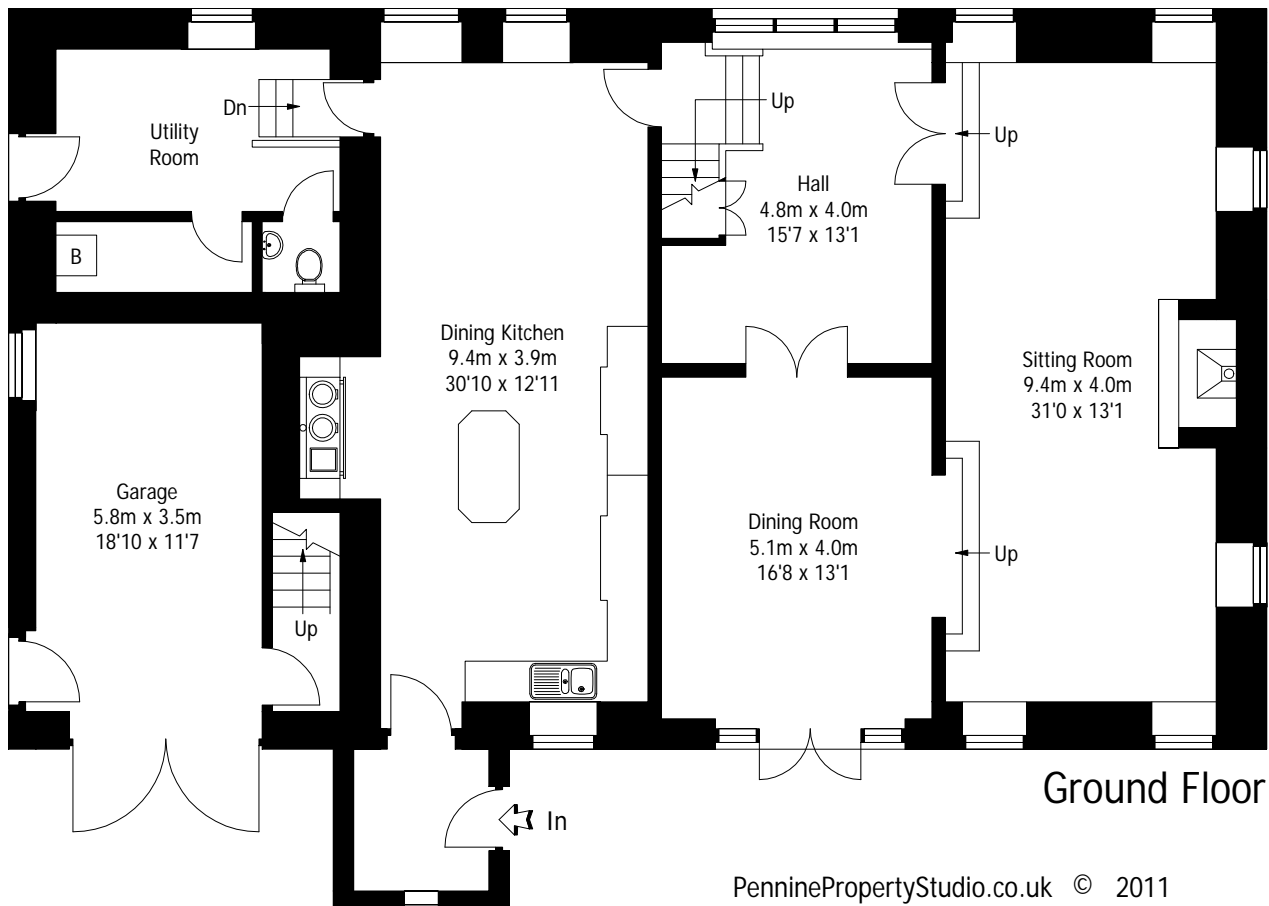

Ferney Lee Barn, Midgley

Approximate Gross Internal Area: 306 sq m / 3300 sq ft

First Floor

Ground Floor