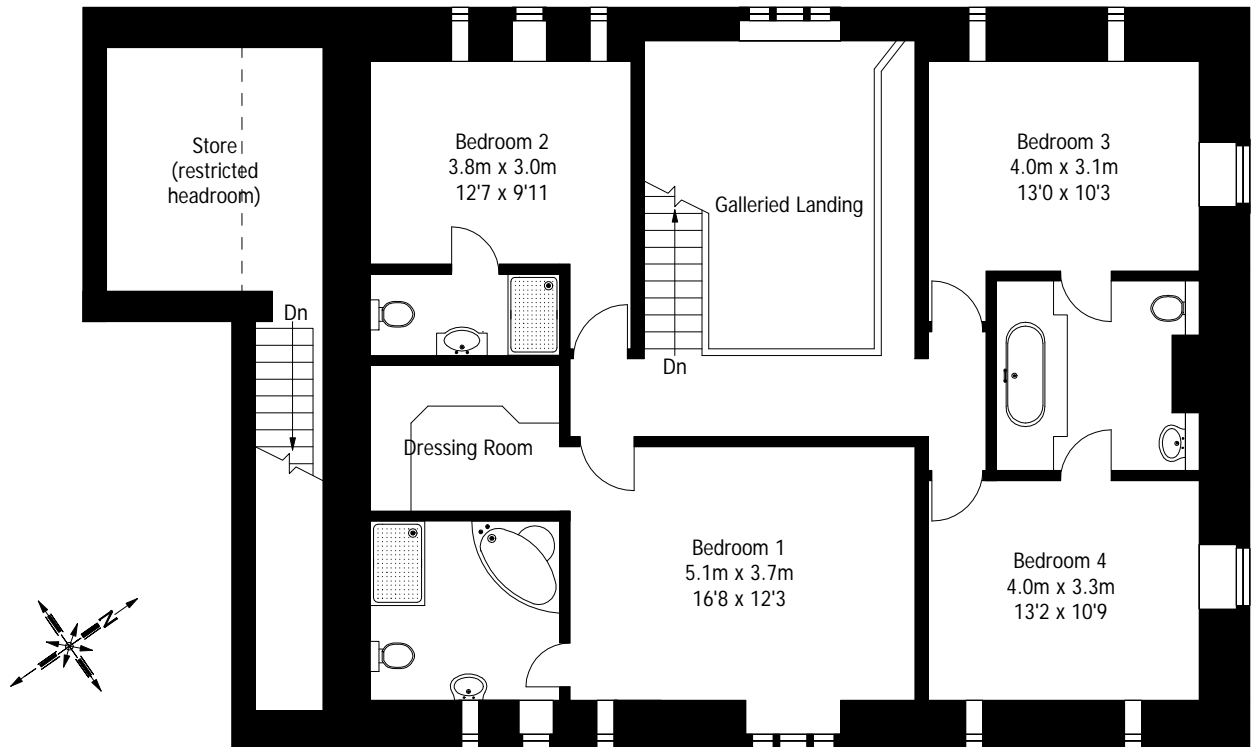

Ferney Lee Barn, Midgley

Approximate Gross Internal Area: 306 sq m / 3300 sq ft

First Floor

Ground Floor