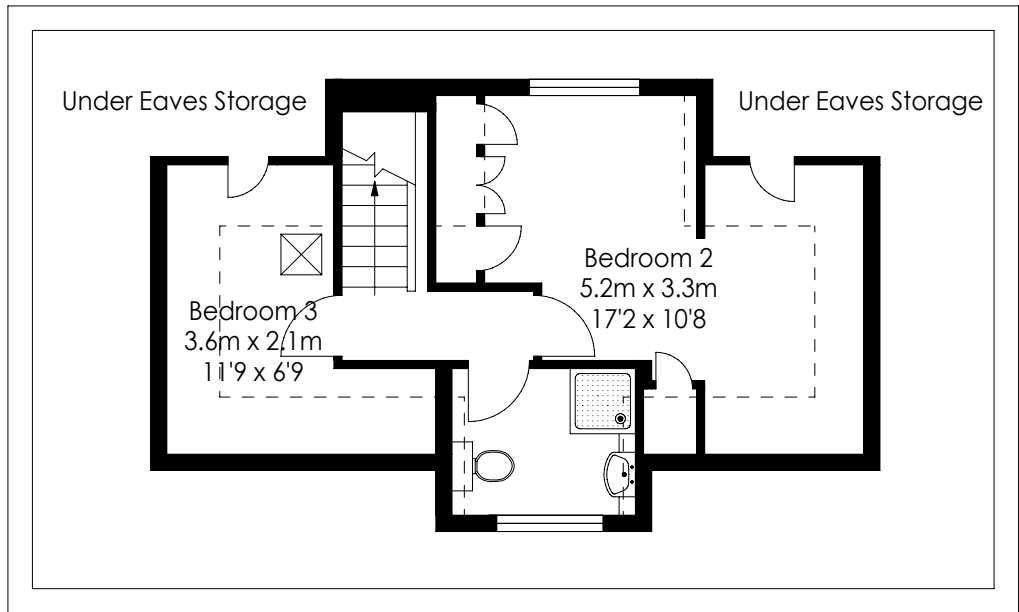

# Green Lees, North Gate, Heptonstall

First Floor

Ground Floor

Approximate Gross Internal Area: 133 sq m / 1436 sq ft

PenninePropertyStudio.co.uk © 2008

01535 603066 Ref 1500/PM/c

This plan is for guidance only. Not drawn to scale unless stated.