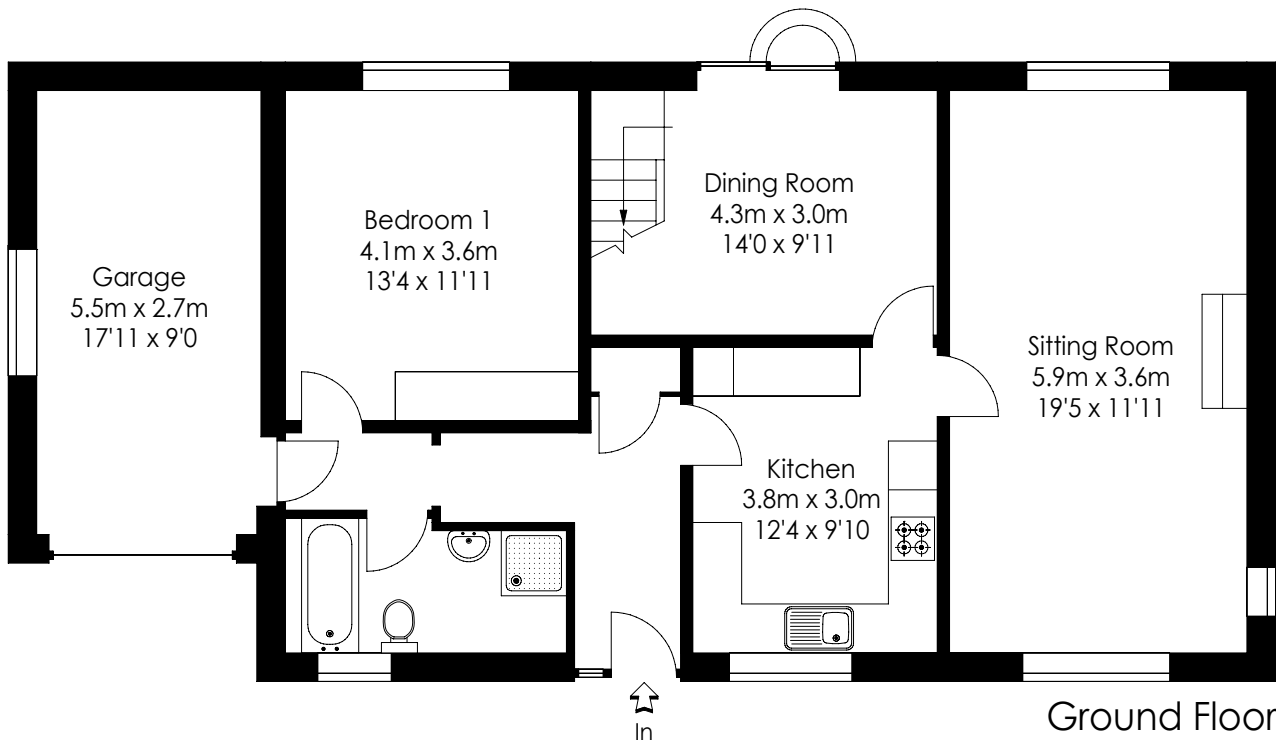

# Green Lees, North Gate, Heptonstall

First Floor

Ground Floor

Approximate Gross Internal Area: 133 sq m / 1436 sq ft

PenninePropertyStudio.co.uk © 2008

01535 603066 Ref 1500/PM/c

This plan is for guidance only. Not drawn to scale unless stated.