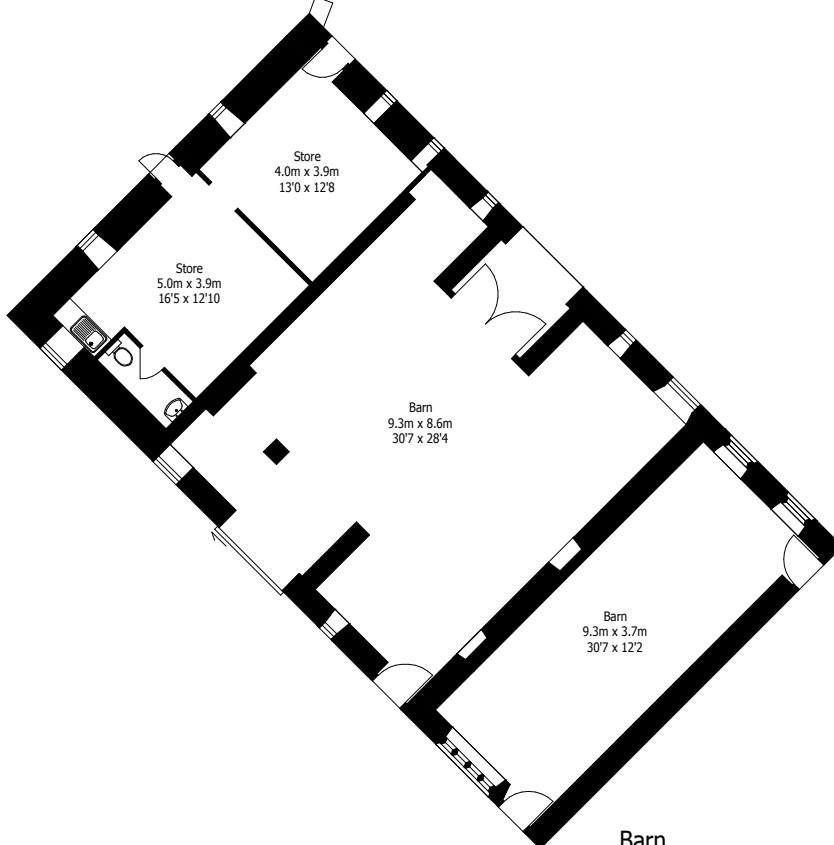

Higher Stoodley Farm, Mankinholes

Approximate Gross Internal Area:

House 260 sq m / 2800 sq ft
 Barn (Ground Floor) 156 sq m / 1680 sq ft

First Floor

Ground Floor

Barn

Cellar