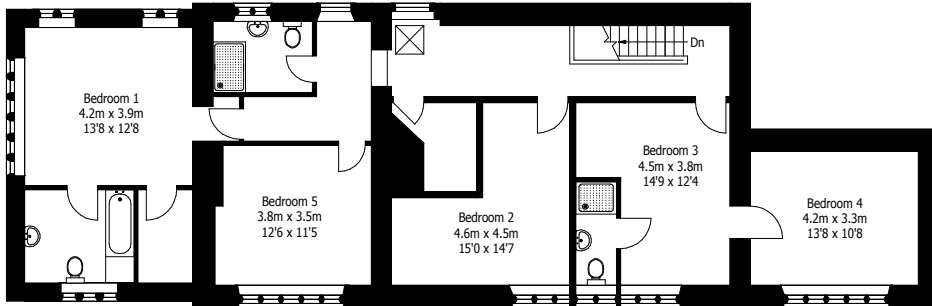

Higher Stoodley Farm, Mankinholes

Approximate Gross Internal Area:

House 260 sq m / 2800 sq ft
 Barn (Ground Floor) 156 sq m / 1680 sq ft

First Floor

Ground Floor

Barn

Cellar