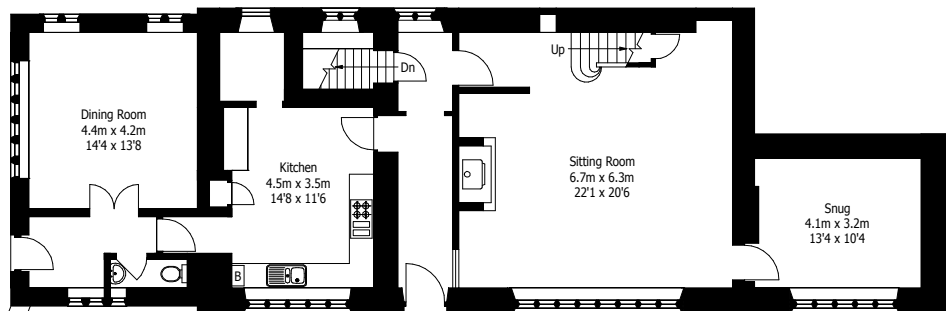

Higher Stoodley Farm, Mankinholes

Approximate Gross Internal Area:

House 260 sq m / 2800 sq ft
 Barn (Ground Floor) 156 sq m / 1680 sq ft

First Floor

Ground Floor

Barn

Cellar