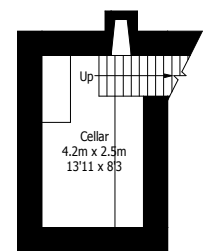

Higher Stoodley Farm, Mankinholes

Approximate Gross Internal Area:

House 260 sq m / 2800 sq ft
 Barn (Ground Floor) 156 sq m / 1680 sq ft

First Floor

Ground Floor

Barn

Cellar