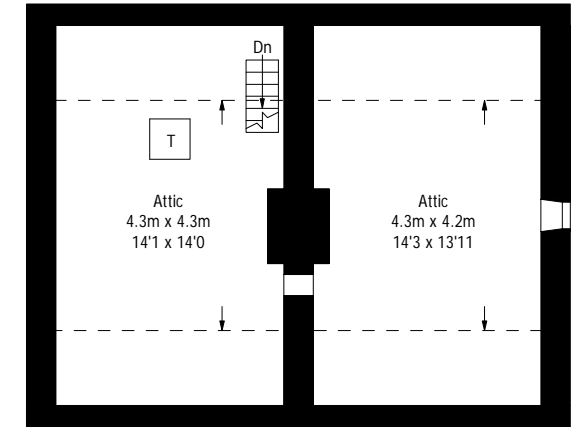

Hill Top Farm, Pecket Well

Approximate Gross Internal Area:

House	xxx sq m / xxxx sq ft
Attic	xxx sq m / xxxx sq ft
Outbuildings	xxx sq m / xxxx sq ft

First Floor

Second Floor

Ground Floor

Store

Cellar