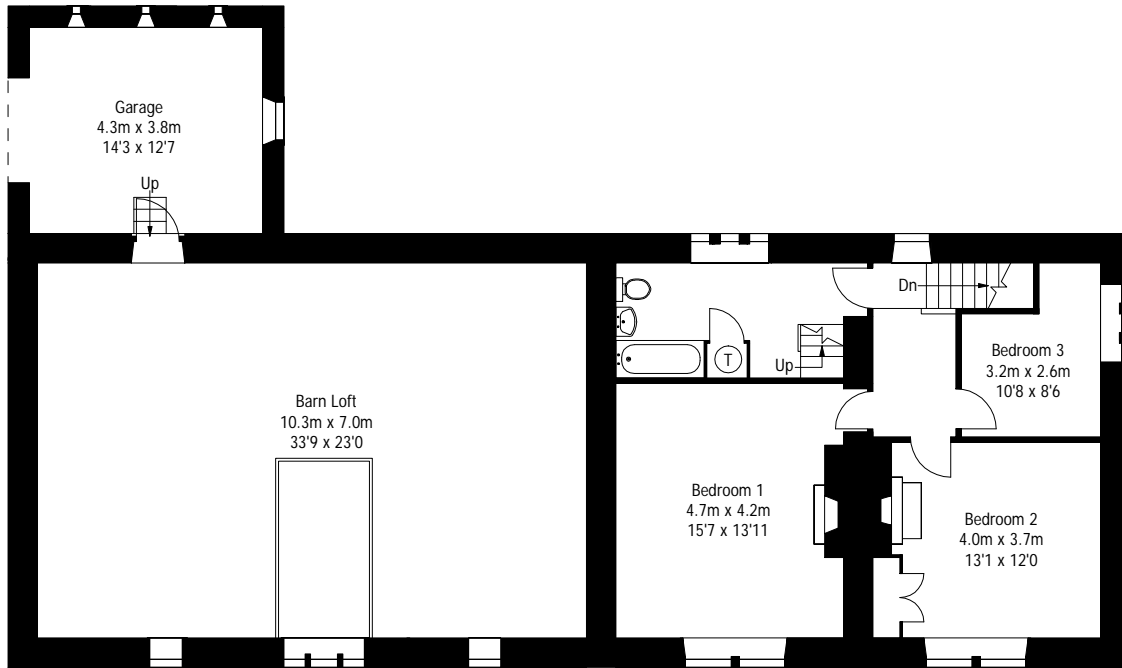

Hill Top Farm, Pecket Well

Approximate Gross Internal Area:

House	xxx sq m / xxxx sq ft
Attic	xxx sq m / xxxx sq ft
Outbuildings	xxx sq m / xxxx sq ft

First Floor

Second Floor

Ground Floor

Store

Cellar