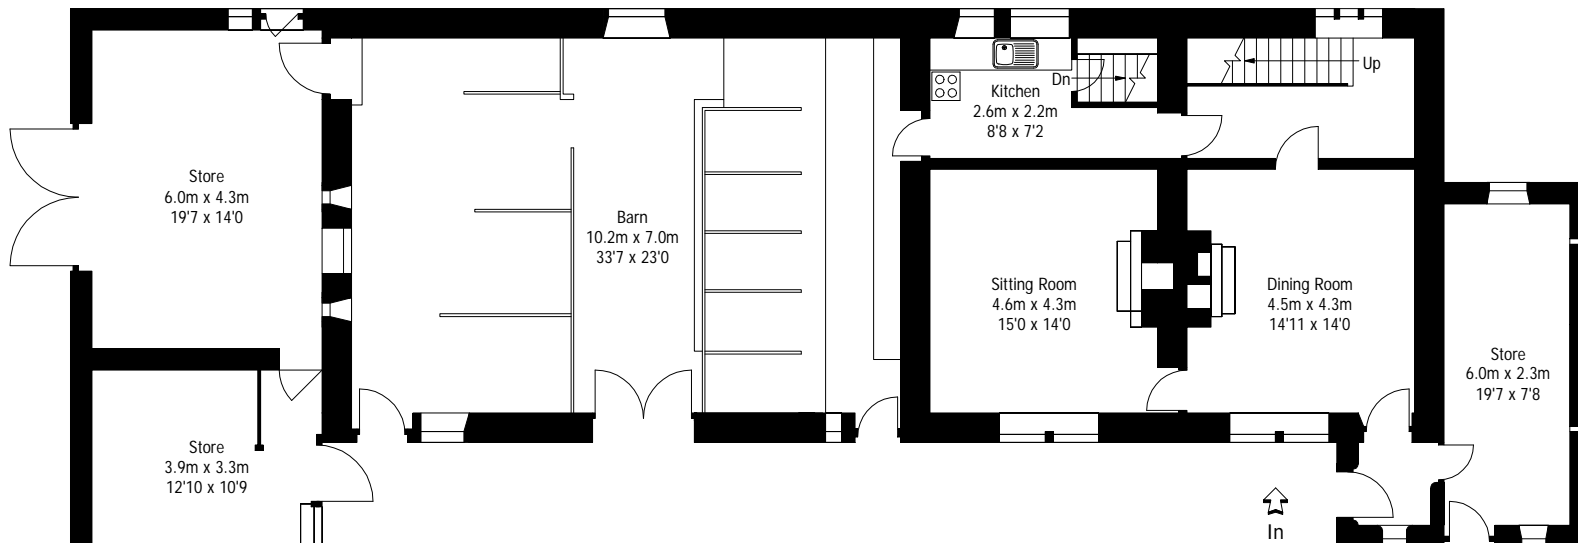

Hill Top Farm, Pecket Well

Approximate Gross Internal Area:

House	xxx sq m / xxxx sq ft
Attic	xxx sq m / xxxx sq ft
Outbuildings	xxx sq m / xxxx sq ft

First Floor

Second Floor

Ground Floor

Store

Cellar