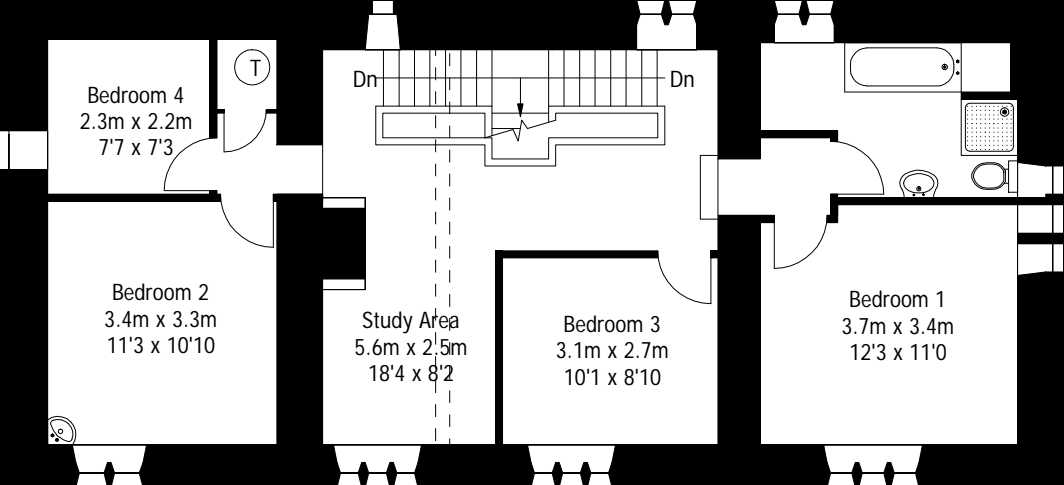

Ibbotroyd Farm Walker Lane, Old Town

Approximate Gross Internal Area: 181 sq m / 1940 sq ft

First Floor