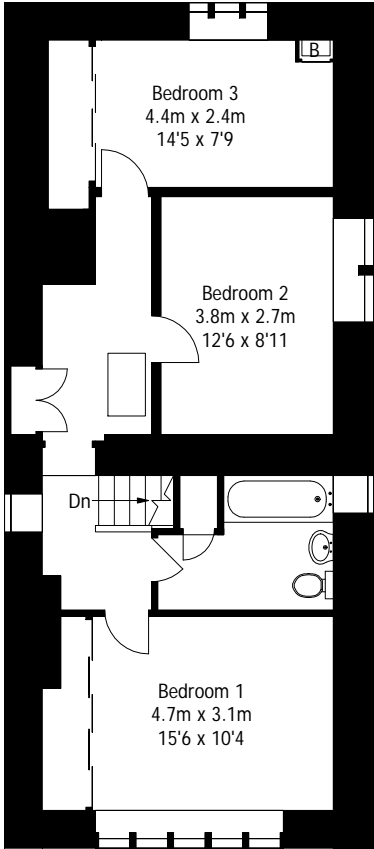

Little Longbottom Farm, John Naylor Lane Luddenden Foot

Ground Floor

First Floor

Approximate Gross Internal Area:
156 sq m / 1680 sq ft

Attic