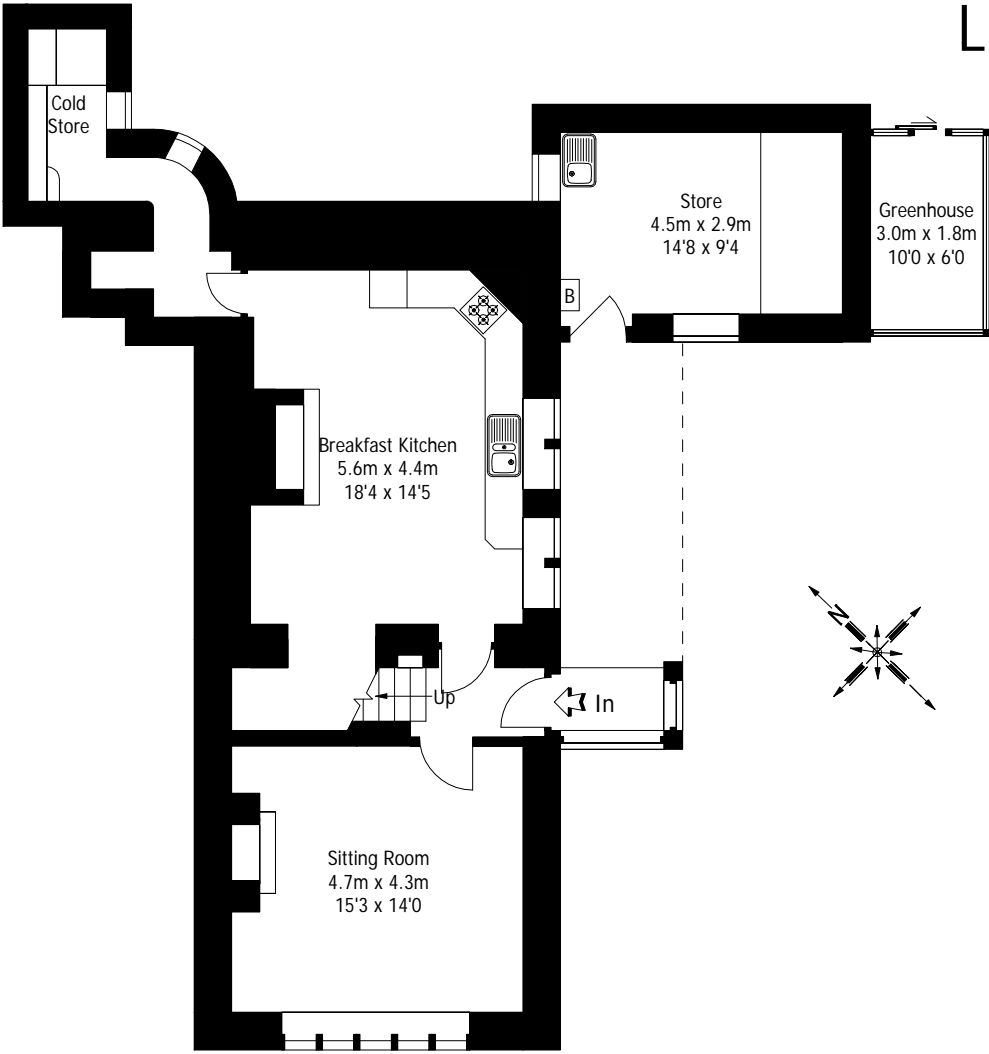

Little Longbottom Farm, John Naylor Lane Luddenden Foot

Ground Floor

First Floor

Approximate Gross Internal Area:
156 sq m / 1680 sq ft

Attic