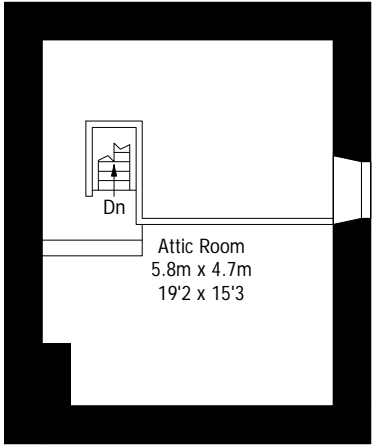

Little Longbottom Farm, John Naylor Lane Luddenden Foot

Ground Floor

First Floor

Approximate Gross Internal Area:
156 sq m / 1680 sq ft

Attic