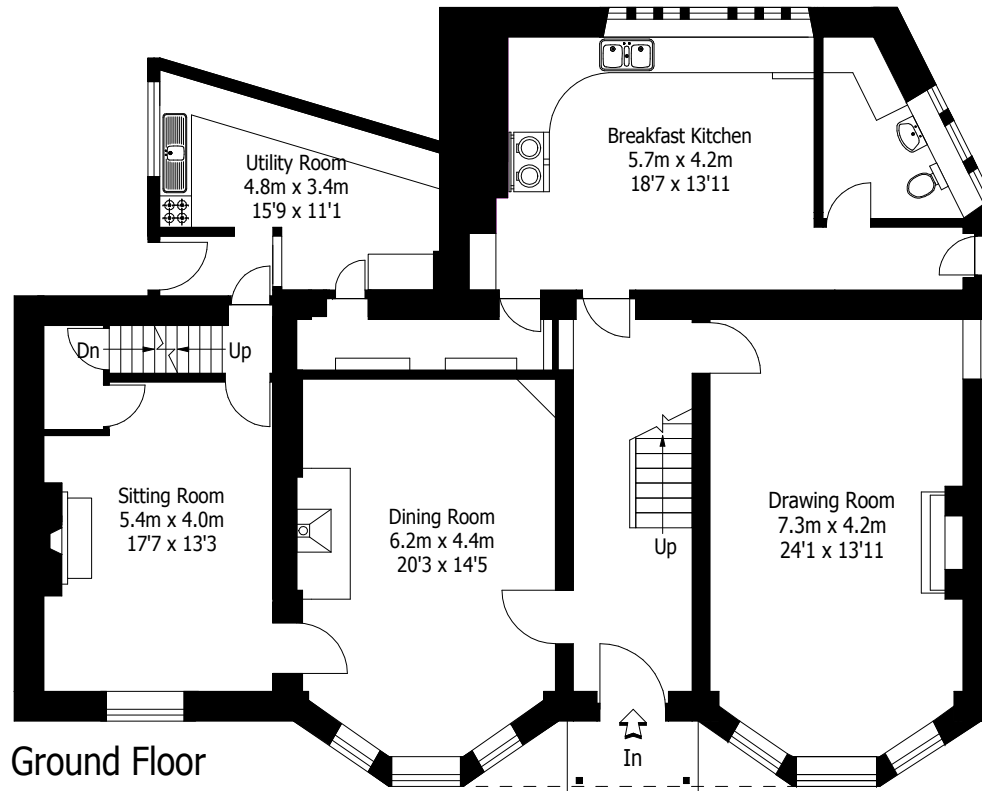

Lower White Lee Mytholmroyd Halifax

Approximate Gross Internal Area
294 sq m / 3170 sq ft

Ground Floor

Cellar

First Floor