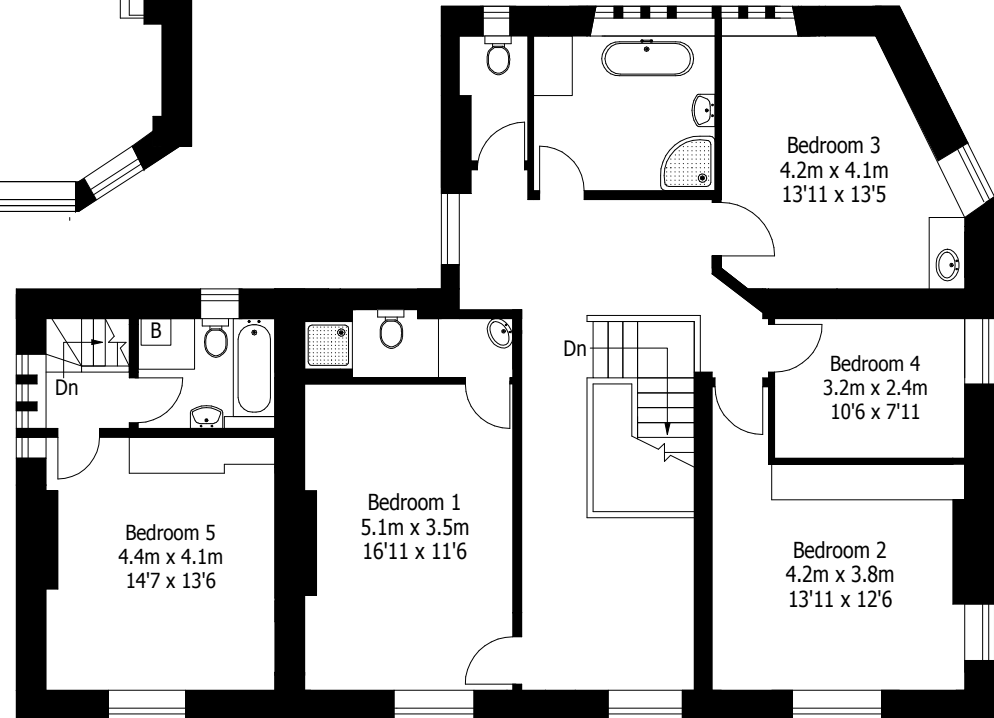

Lower White Lee Mytholmroyd Halifax

Approximate Gross Internal Area
294 sq m / 3170 sq ft

Ground Floor

Cellar

First Floor