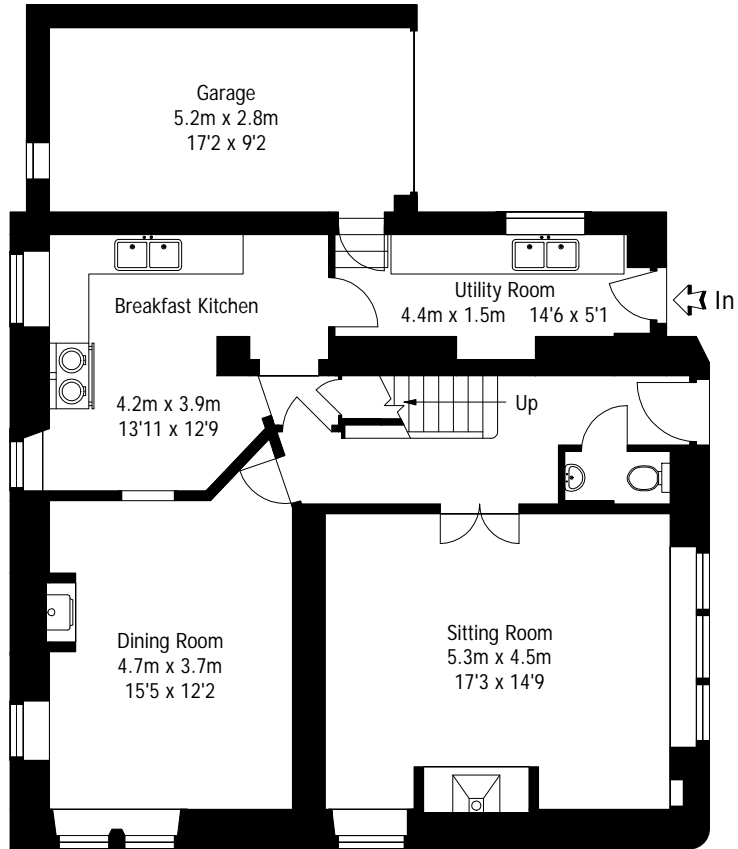

The Old Lord Nelson, Midgley

Approximate Gross Internal Area: 197 sq m / 2120 sq ft

Ground Floor

Second Floor

First Floor