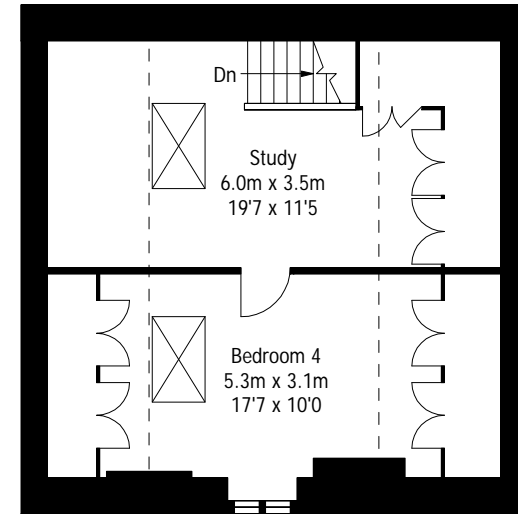

The Old Lord Nelson, Midgley

Approximate Gross Internal Area: 197 sq m / 2120 sq ft

Ground Floor

Second Floor

First Floor