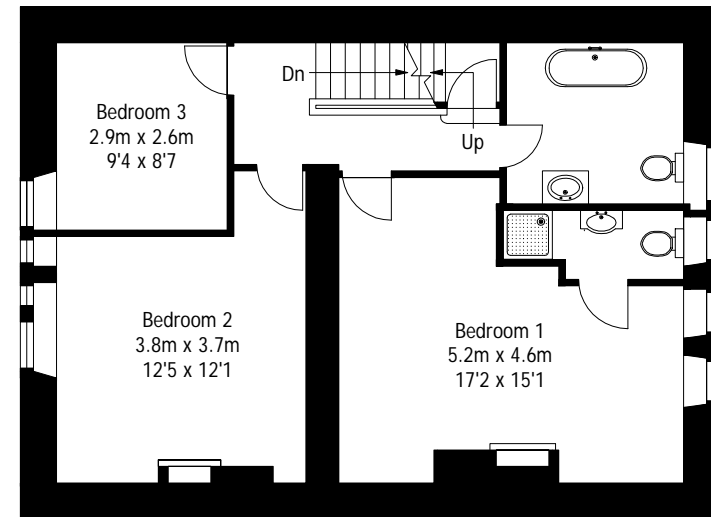

The Old Lord Nelson, Midgley

Approximate Gross Internal Area: 197 sq m / 2120 sq ft

Ground Floor

Second Floor

First Floor