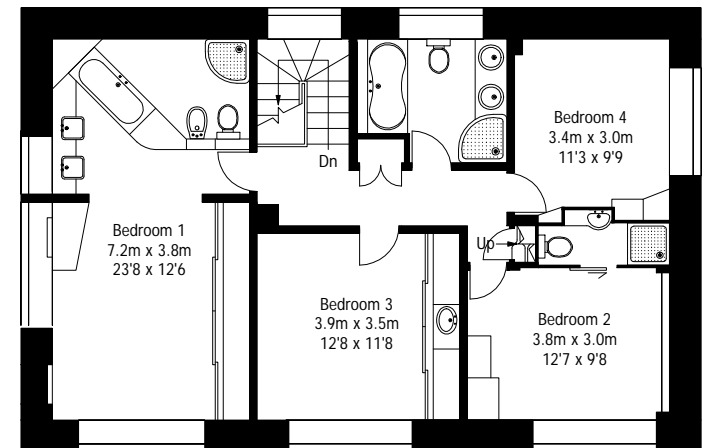

Reedacre, Red Acres, Mytholmroyd

Approximate Gross Internal Area: 313 sq m / 3370 sq ft

Ground Floor

Second Floor

First Floor