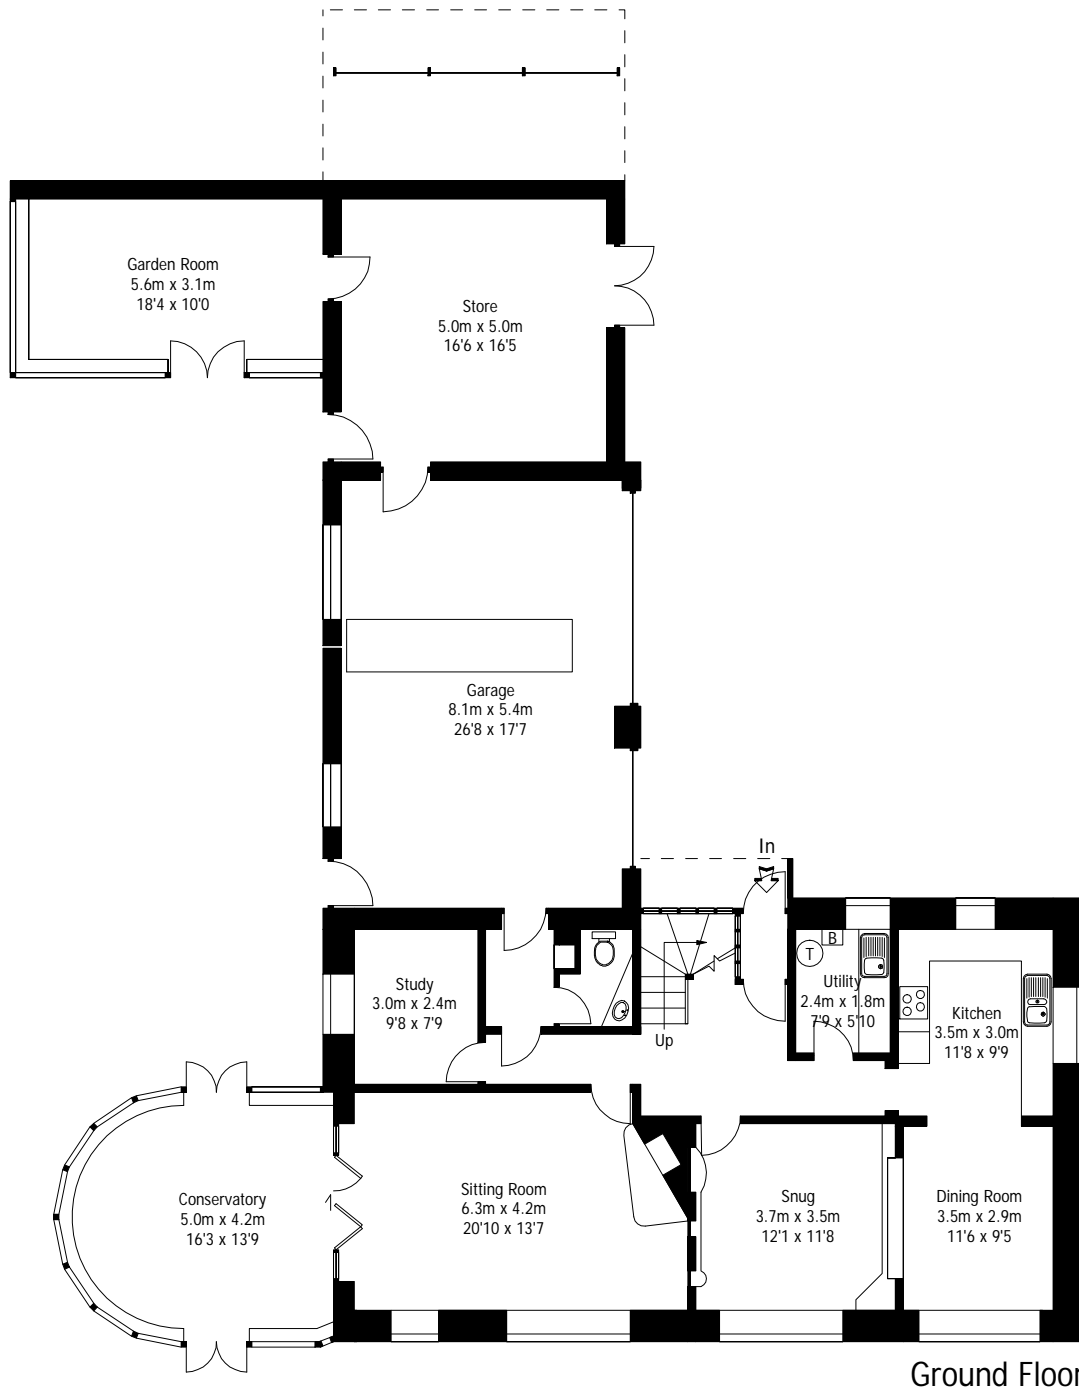

Reedacre, Red Acres, Mytholmroyd

Approximate Gross Internal Area: 313 sq m / 3370 sq ft

Ground Floor

Second Floor

First Floor