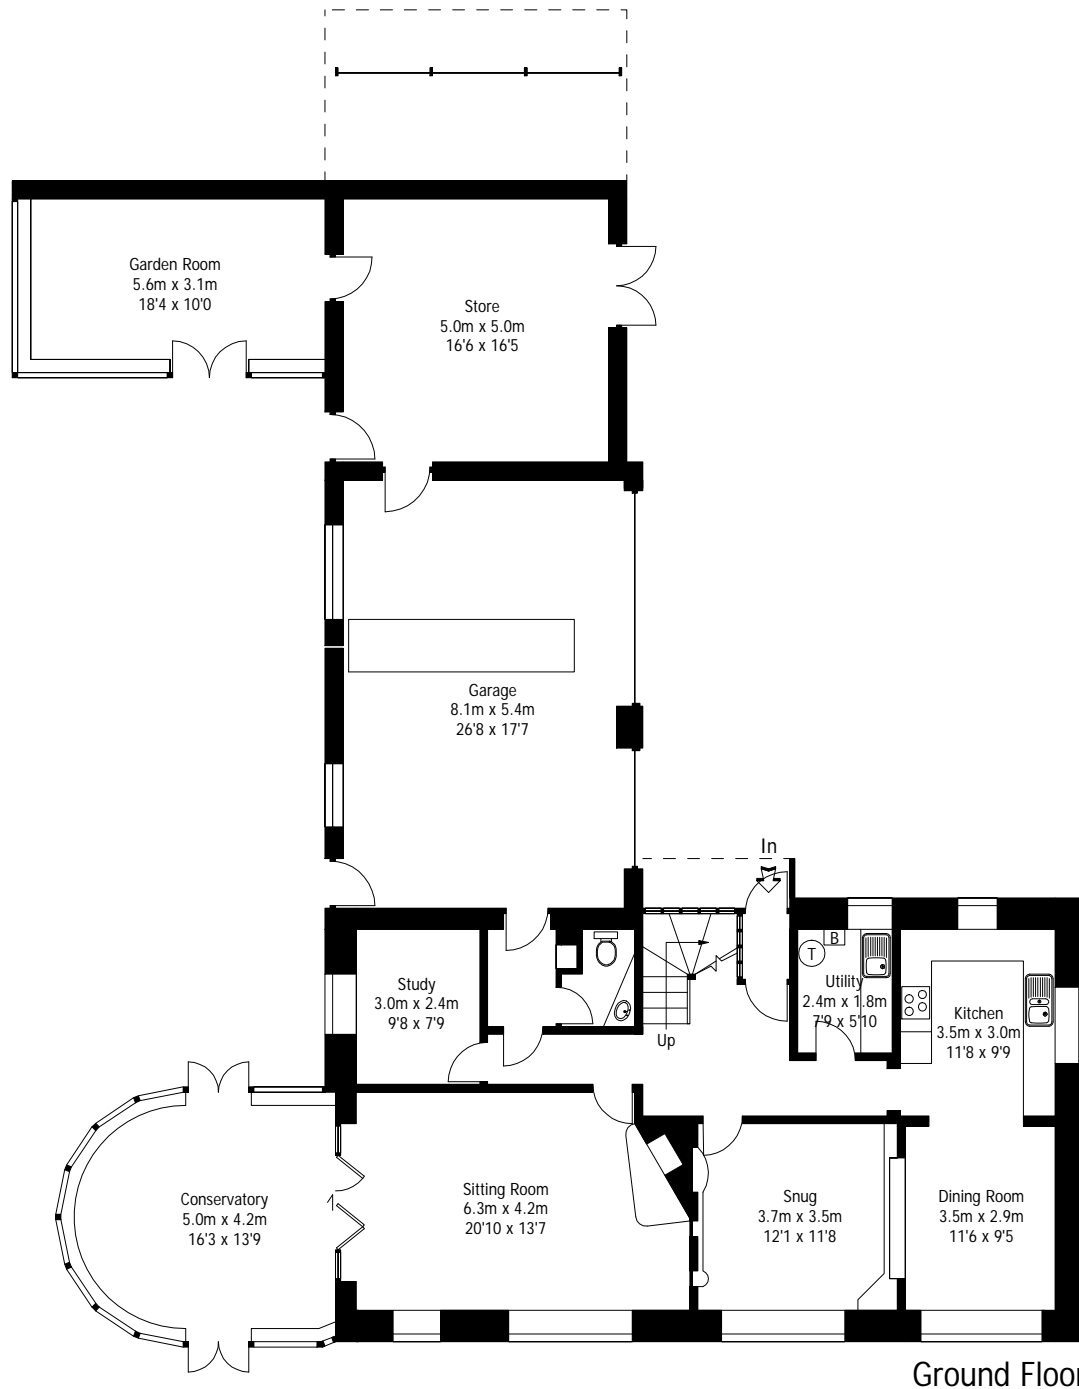

Reedacre, Red Acres, Mytholmroyd

Approximate Gross Internal Area: 313 sq m / 3370 sq ft

Ground Floor

Second Floor

First Floor