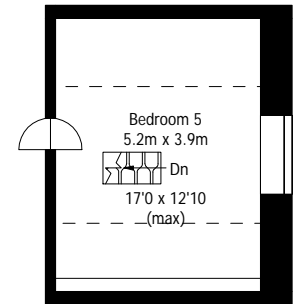

Reedacre, Red Acres, Mytholmroyd

Approximate Gross Internal Area: 313 sq m / 3370 sq ft

Ground Floor

Second Floor

First Floor