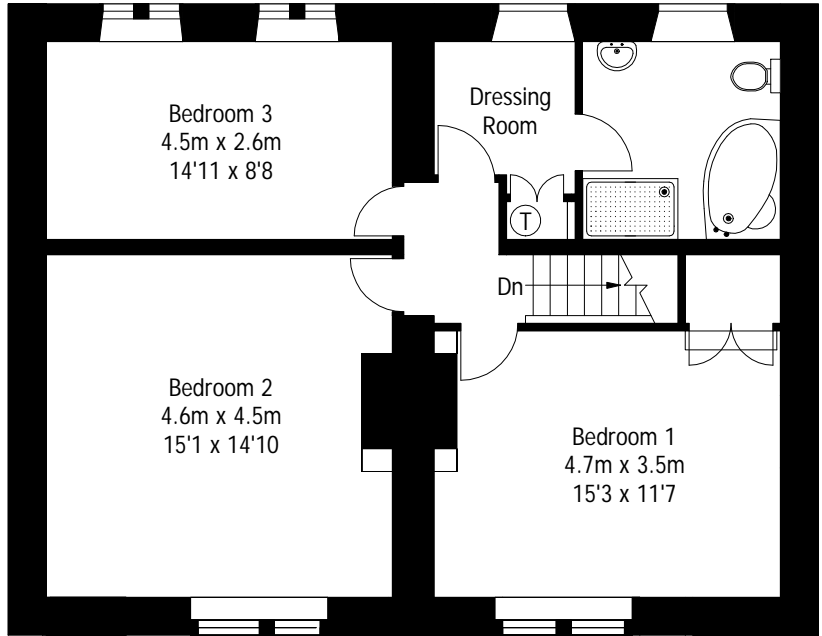

# Ryedale Cottage, Stansfield Way, Ripponden

Approximate Gross Internal Area: 166 sq m / 1780 sq ft  
(including outbuildings)

First Floor

Ground Floor