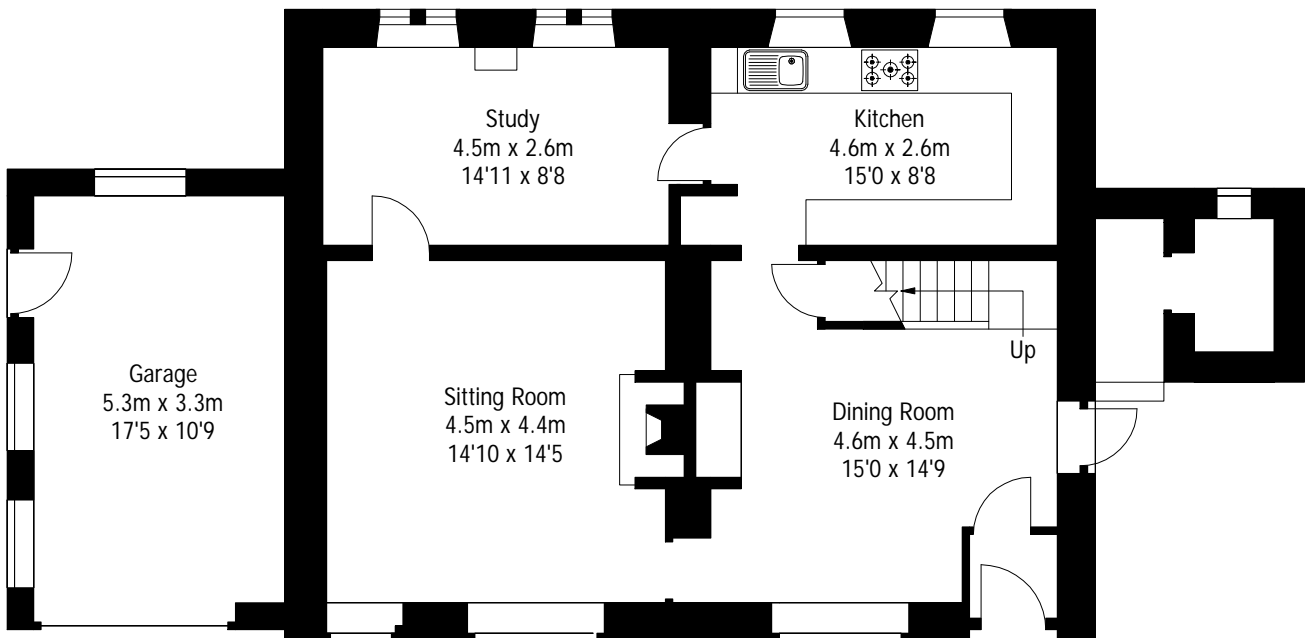

# Ryedale Cottage, Stansfield Way, Ripponden

Approximate Gross Internal Area: 166 sq m / 1780 sq ft  
(including outbuildings)

First Floor

Ground Floor