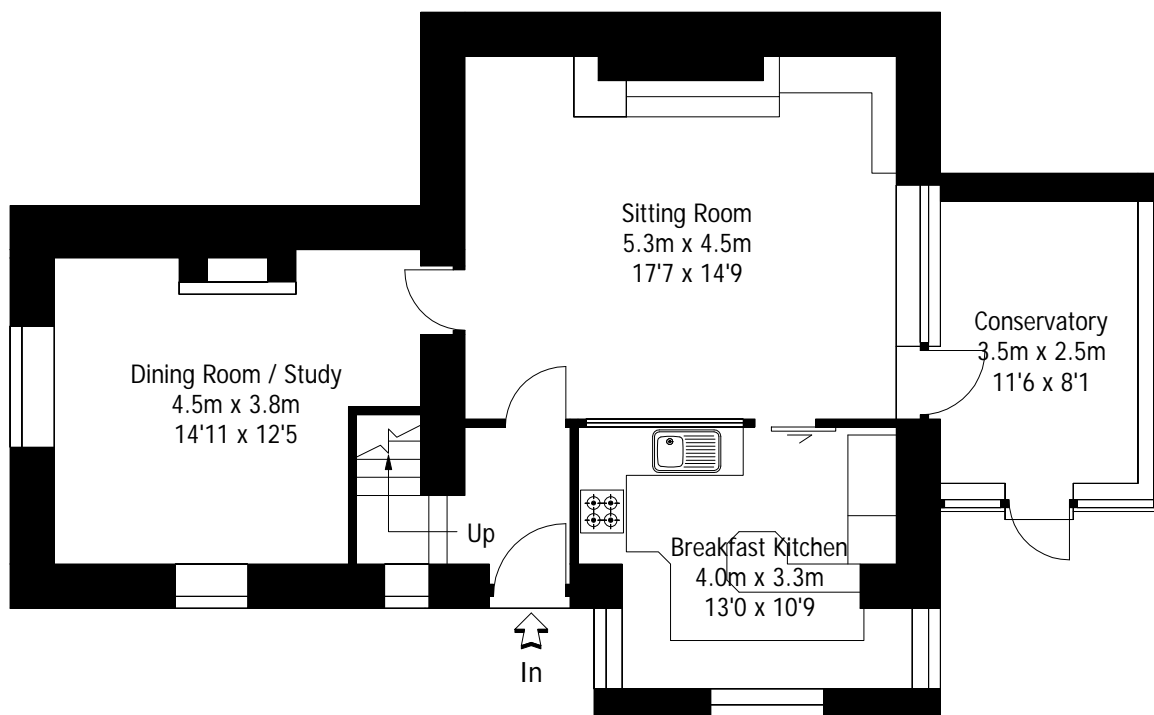

Shaw Cottage, New Road, Mankinholes

Approximate Gross Internal Area:
121 sq m / 1300 sq ft

First Floor

Ground Floor