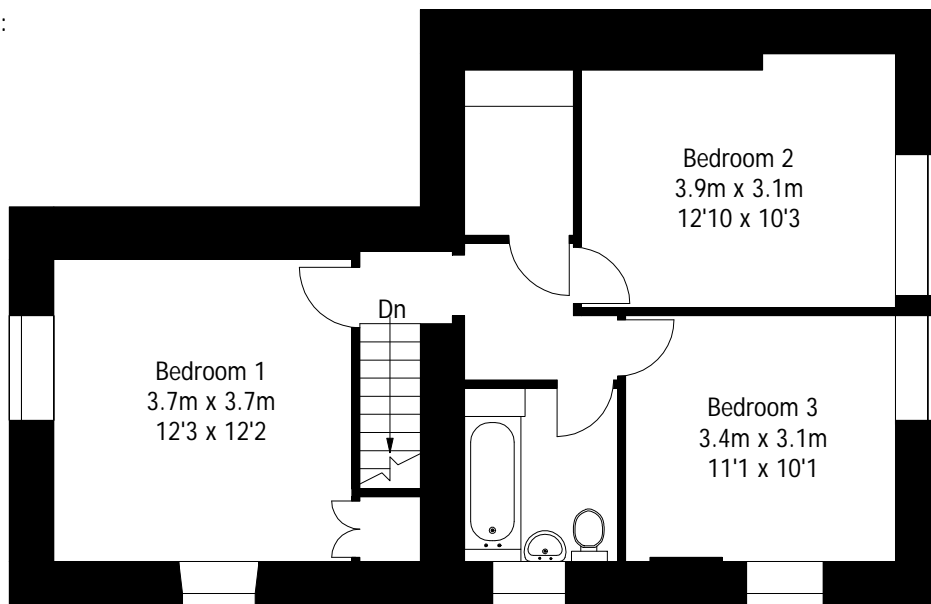

Shaw Cottage, New Road, Mankinholes

Approximate Gross Internal Area:
121 sq m / 1300 sq ft

First Floor

Ground Floor