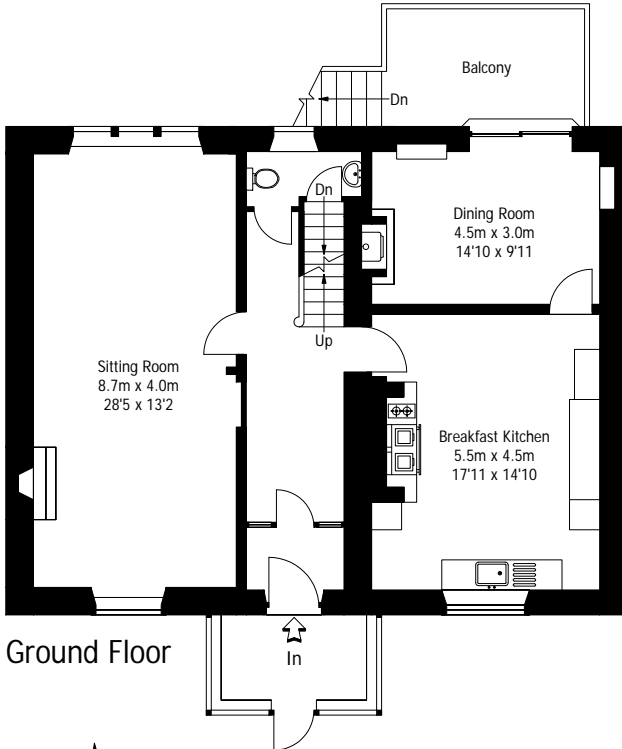

# Slack House, Heptonstall

Approximate Gross Internal Area: 315 sq m / 3390 sq ft

PenninePropertyStudio.co.uk © 2008  
01535 603066 Ref 1515PM/c  
This plan is for guidance only. Not drawn to scale unless stated.

Cellar