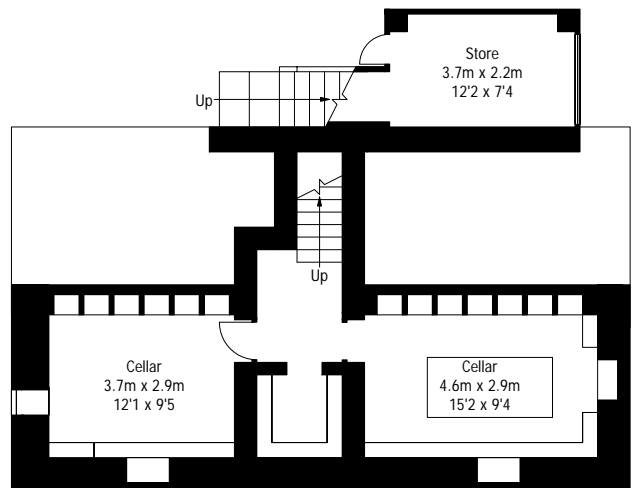

# Slack House, Heptonstall

Approximate Gross Internal Area: 315 sq m / 3390 sq ft

PenninePropertyStudio.co.uk © 2008  
01535 603066 Ref 1515PM/c  
This plan is for guidance only. Not drawn to scale unless stated.