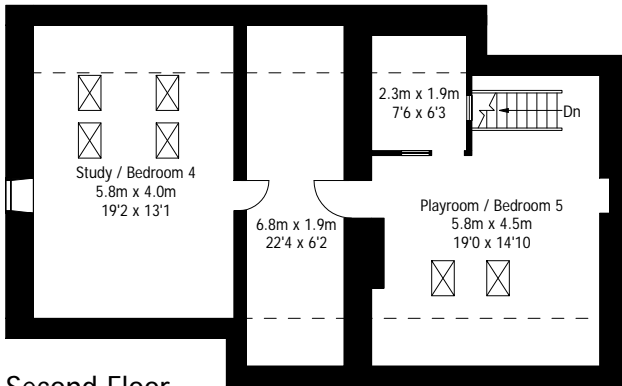

# Slack House, Heptonstall

Approximate Gross Internal Area: 315 sq m / 3390 sq ft

PenninePropertyStudio.co.uk © 2008  
01535 603066 Ref 1515PM/c  
This plan is for guidance only. Not drawn to scale unless stated.