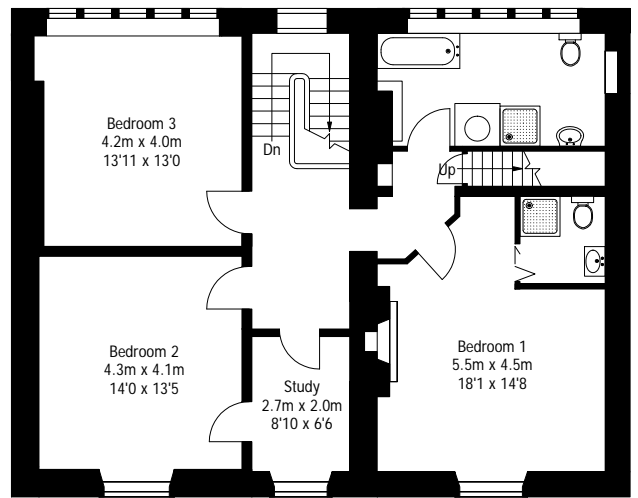

# Slack House, Heptonstall

Approximate Gross Internal Area: 315 sq m / 3390 sq ft

PenninePropertyStudio.co.uk © 2008  
01535 603066 Ref 1515PM/c  
This plan is for guidance only. Not drawn to scale unless stated.